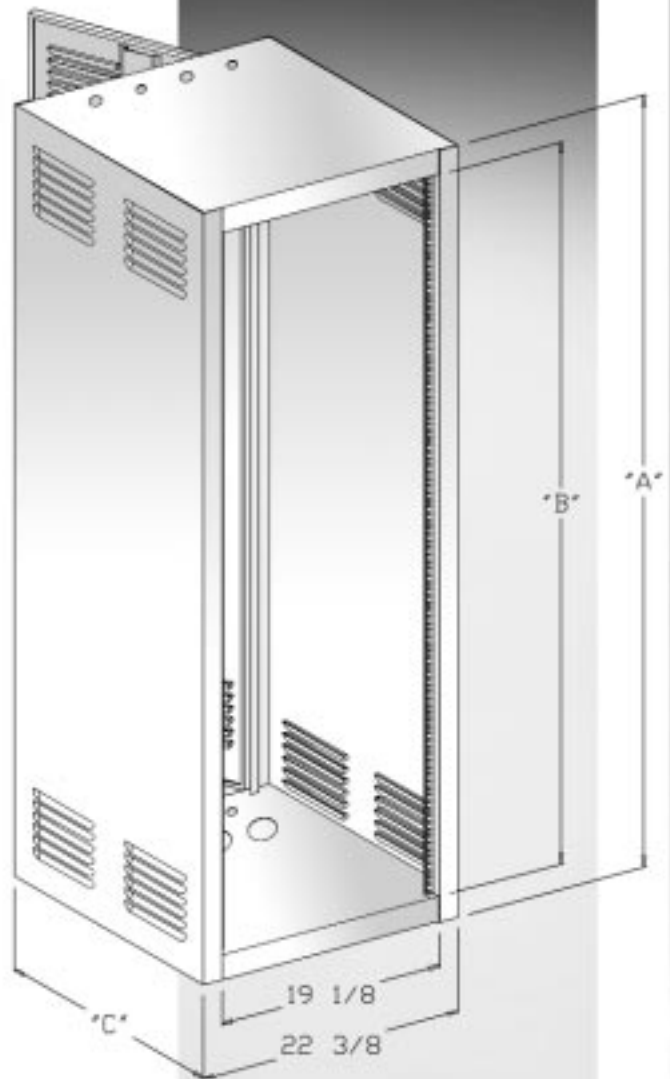

PRODUCT DESCRIPTION

The WRE Series Cabinet is available in 5 different heights and 2 different depths (18.5" & 25.5"). The basic cabinet assembly is 16 gauge CRS with fixed mounting rails recessed 9/16", with punched and tapped (10-32) mounting hole back up strip on standard E.I.A. universal spacing, and ships complete with equipment mounting screws.

A removable 16 gauge rear door is pre-mounted at the factory with a center support channel for additional strength. The door is equipped with a chrome pull handle and a cylinder key lock with 2 keys.

The rack is provided with 4- 2.5" holes in the bottom for cable access and conduit knockouts at the back of the top and bottom for additional cable access.

STANDARD FEATURES

- 16 Gauge CRS Welded cabinet assembly. Side panels are louvered for extra ventilation. 1 pair, stationary mounting rails are punched 10-32 hole back up strip on E.I.A. universal spacing, with equipment mounting screws provided. Bottom panel is equipped with 4- 2.5" dia. holes and top and bottom is supplied with conduit knockouts for cable entry and exit.
- 16 Gauge CRS Removable rear door, with center support for additional strength, and louvered for additional ventilation.
- Finish:
Iron Phosphate cleaned, standard finish is Textured Black,
Or one of HOME, Inc. many standard baked enamel colors.