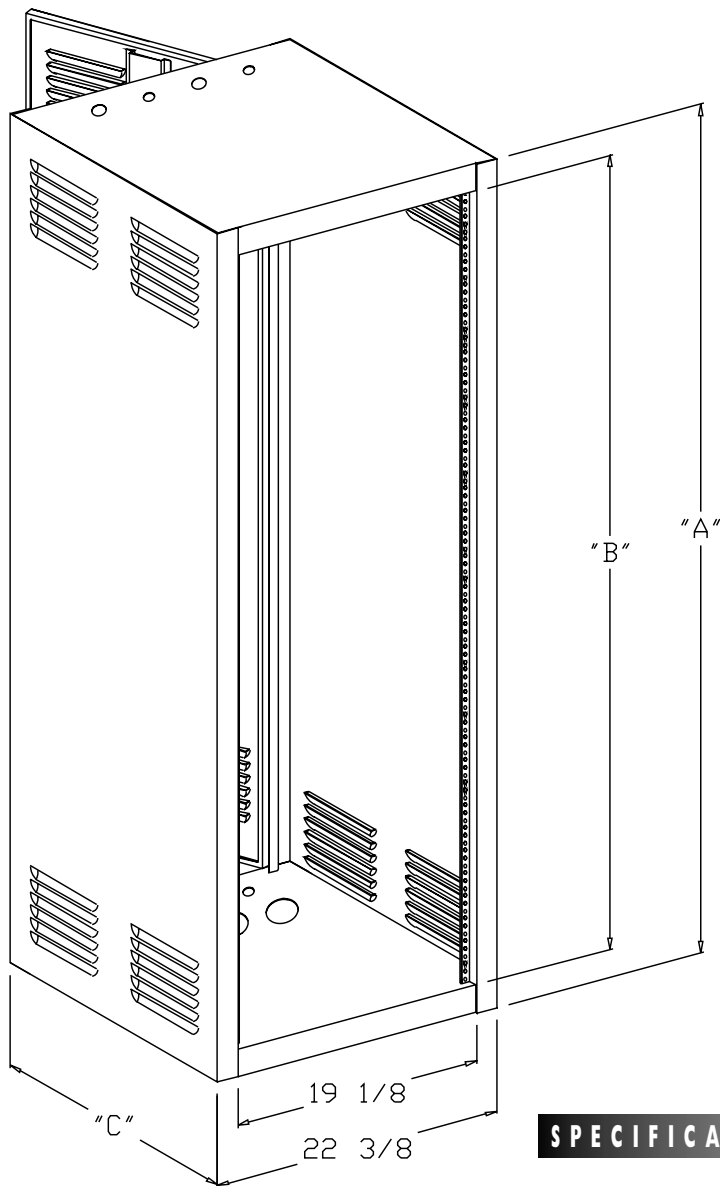

SPECIFICATIONS

CABINET MODEL NO.	RACK UNITS	DIMENSIONS			SHIPPING WEIGHT	LIST PRICE
		"A"	"B"	"C"		
WRE3675-19-18	21	41 1/8"	36 7/8"	18 1/2"	117 LBS.	456.00
WRE4200-19-18	24	46 3/8"	42 1/8"	18 1/2"	127 LBS.	476.00
WRE6125-19-18	35	65 5/8"	61 3/8"	18 1/2"	162 LBS.	544.00
WRE7000-19-18	40	74 3/8"	70 1/8"	18 1/2"	182 LBS.	608.00
WRE7700-19-18	44	81 3/8"	77 1/8"	18 1/2"	196 LBS.	636.00
WRE3675-19-25	21	41 1/8"	36 7/8"	25 1/2"	136 LBS.	570.00
WRE4200-19-25	24	46 3/8"	42 1/8"	25 1/2"	147 LBS.	576.00
WRE6125-19-25	35	65 5/8"	61 3/8"	25 1/2"	186 LBS.	680.00
WRE7000-19-25	40	74 3/8"	70 1/8"	25 1/2"	209 LBS.	760.00
WRE7700-19-25	44	81 3/8"	77 1/8"	25 1/2"	224 LBS.	820.00

* Contact factory for dealer pricing.